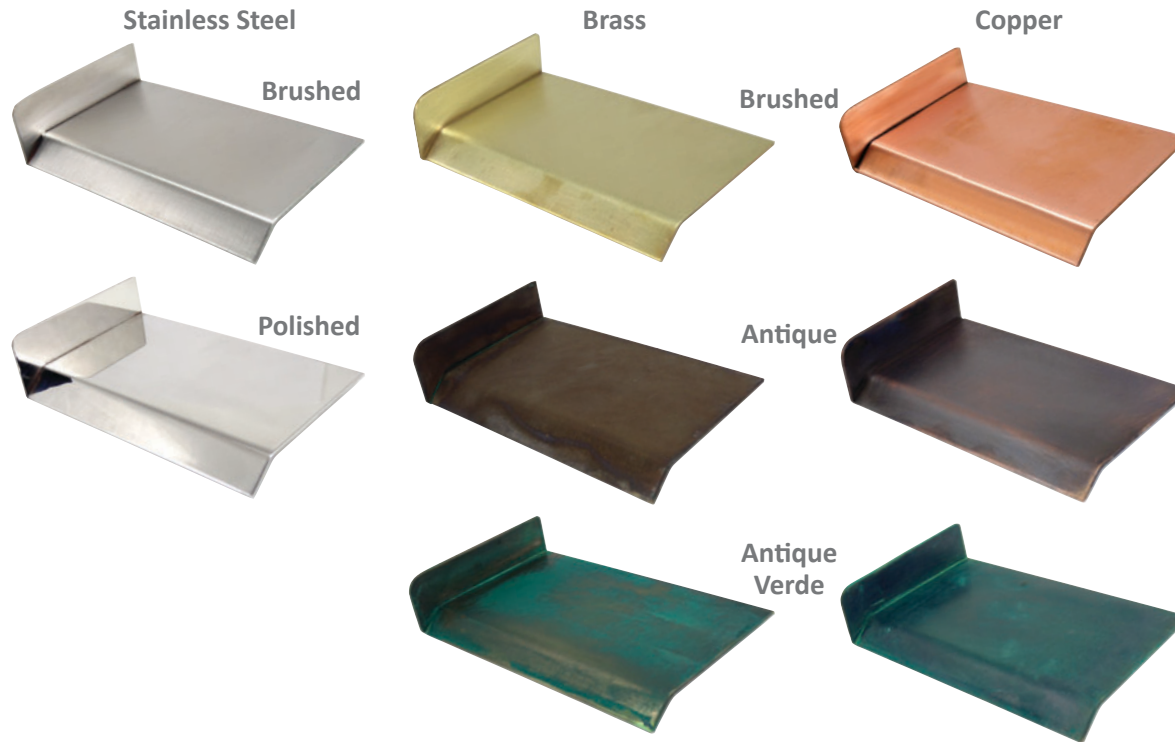

Rain Arcs come in a variety of designs, sizes, colors, materials and finishes.

Available Materials:
Durable ABS, Brass, Copper, 316L Stainless Steel

Finishes:
Brushed, Polished, Artisan Patinas and Powder Coating. See page 22.

Standard

Slotted CP2 Coping

Rain Arcs originated in 1996 to bring cascade elements to water level vinyl lined pools.

CASCADE COLORS AND COATINGS

All Custom Cascade features are available in various colors, metals and finishes, including powder coating. This allows them to blend in with the surfaces, stand out as a main focal point, or match a theme or style of the overall poolscape. Below are the available colors and styles for both ABS and metals.

Metals and Finishes Available

Powder Coat Colors

Visit us at oreqcorp.com to see the wide variety of colors and textures available.

ABS Colors Available

Gray

White

Tan

Black

Clear - Lip Application Only

All above colors represent top and bottom lip lengths, unless otherwise specified.

www.oreqcorp.com

42306 Remington Ave., Temecula, CA 92590 USA

1.800.420.3255 CS@oreqcorp.com