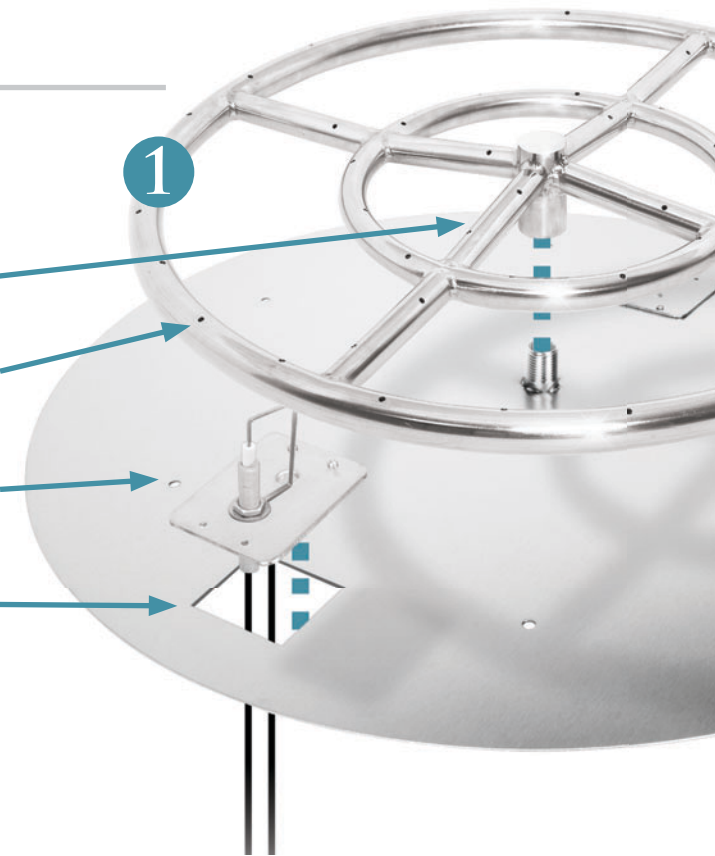

4 So the final selections of a Luna Fire Pit with All Weather Electronic ignition and Natural Gas fuel supply will create a part number as follows:

FIRE BOWL & FIRE PIT INSERTS

STAINLESS STEEL LINEAR DEEP DISH INSERT

Fire pans and dishes are a perfect way to create or upgrade an existing fire feature. See page 4 for other ignitions and fuel options. See page 7 for fire glass.

Linear Deep Dish Insert

Round Fire Pan

Round Deep Dish

Square Fire Pan

Square Deep Dish

EASY ORDERING OF FIRE BOWL & PIT INSERTS

1 SELECT RING & PAN/DISH *Example: CC-R3630*

2 SELECT YOUR IGNITION *Example: CC-R3630-SPK*

3 SELECT YOUR FUEL *Example: CC-R3630-SPK-LP*