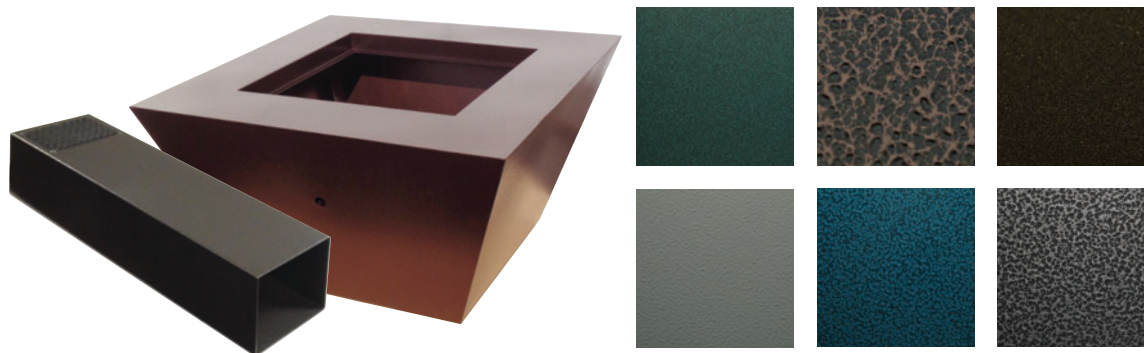

Rain Arcs come in a variety of designs, sizes, colors, materials and finishes.

Available Materials:
Durable ABS, Brass, Copper, 316L Stainless Steel

Finishes:
Brushed, Polished, Artisan Patinas and Powder Coating. See page 22.

Standard

Slotted CP2 Coping

Rain Arcs originated in 1996 to bring cascade elements to water level vinyl lined pools.

CASCADE COLORS AND COATINGS

All Custom Cascade features are available in various colors, metals and finishes, including powder coating. This allows them to blend in with the surfaces, stand out as a main focal point, or match a theme or style of the overall poolscape. Below are the available colors and styles for both ABS and metals.

Metals and Finishes Available

Powder Coat Colors

Visit us at oreqcorp.com to see the wide variety of colors and textures available.

ABS Colors Available

Gray

White

Tan

Black